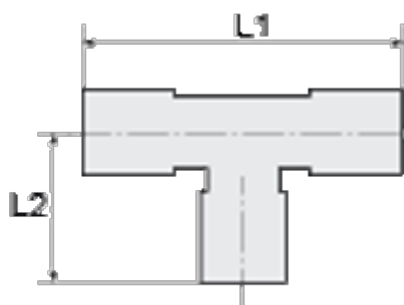

Article number: 586540146ES

Description: Stainless steel, angle 54.014-06 ES, Ø6 - R 1/4"
conical thread

Measures

a/f = -

L1 = 21.5

L2 = 24

NV = 14